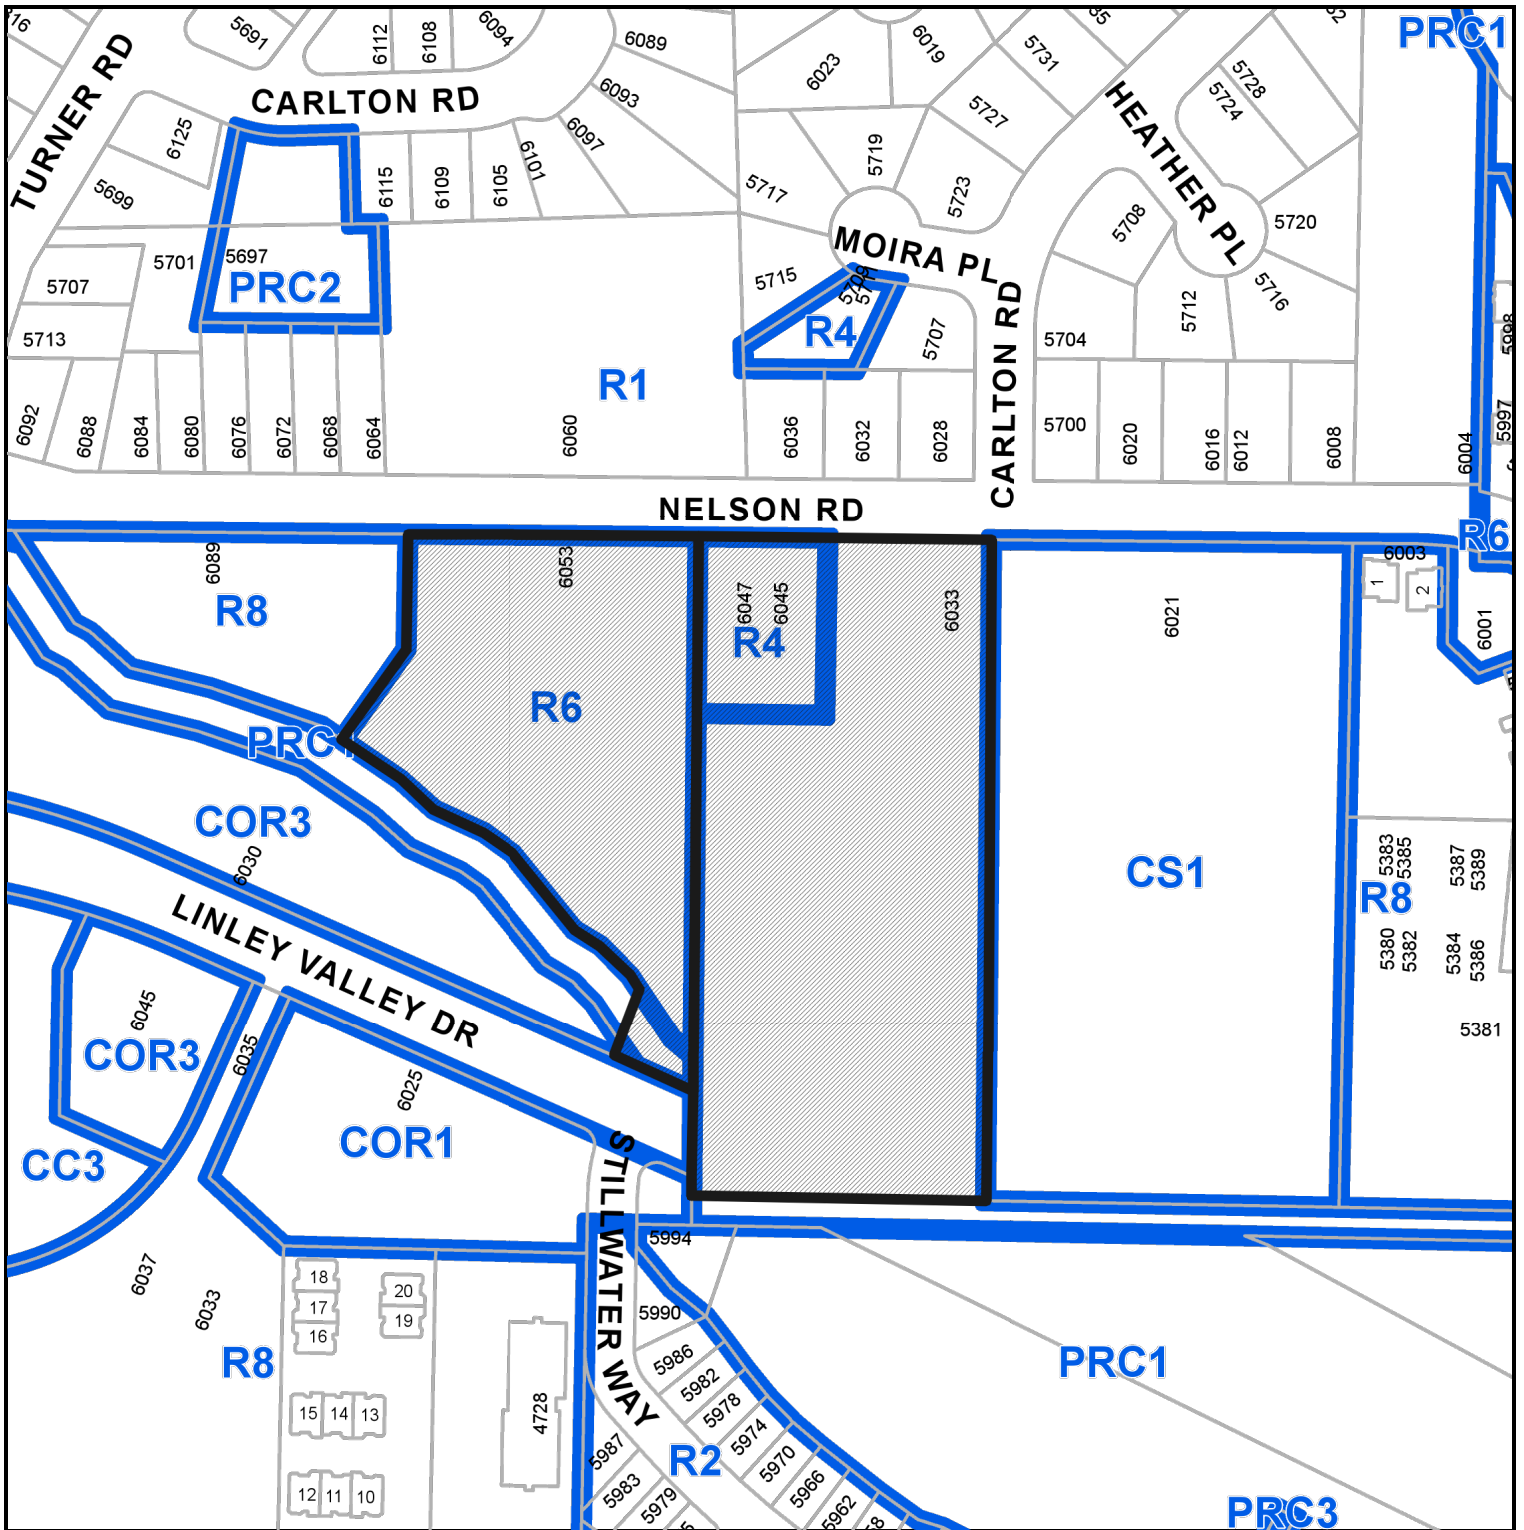

LOCATION PLAN

REZONING APPLICATION NO. RA000453

Subject Property

CIVIC: 6033/6053 NELSON ROAD

LEGAL: LOT A, DISTRICT LOT 30, WELLINGTON DISTRICT, PLAN 14190 and
LOT 2, DISTRICT LOT 30, WELLINGTON DISTRICT, PLAN EPP99504